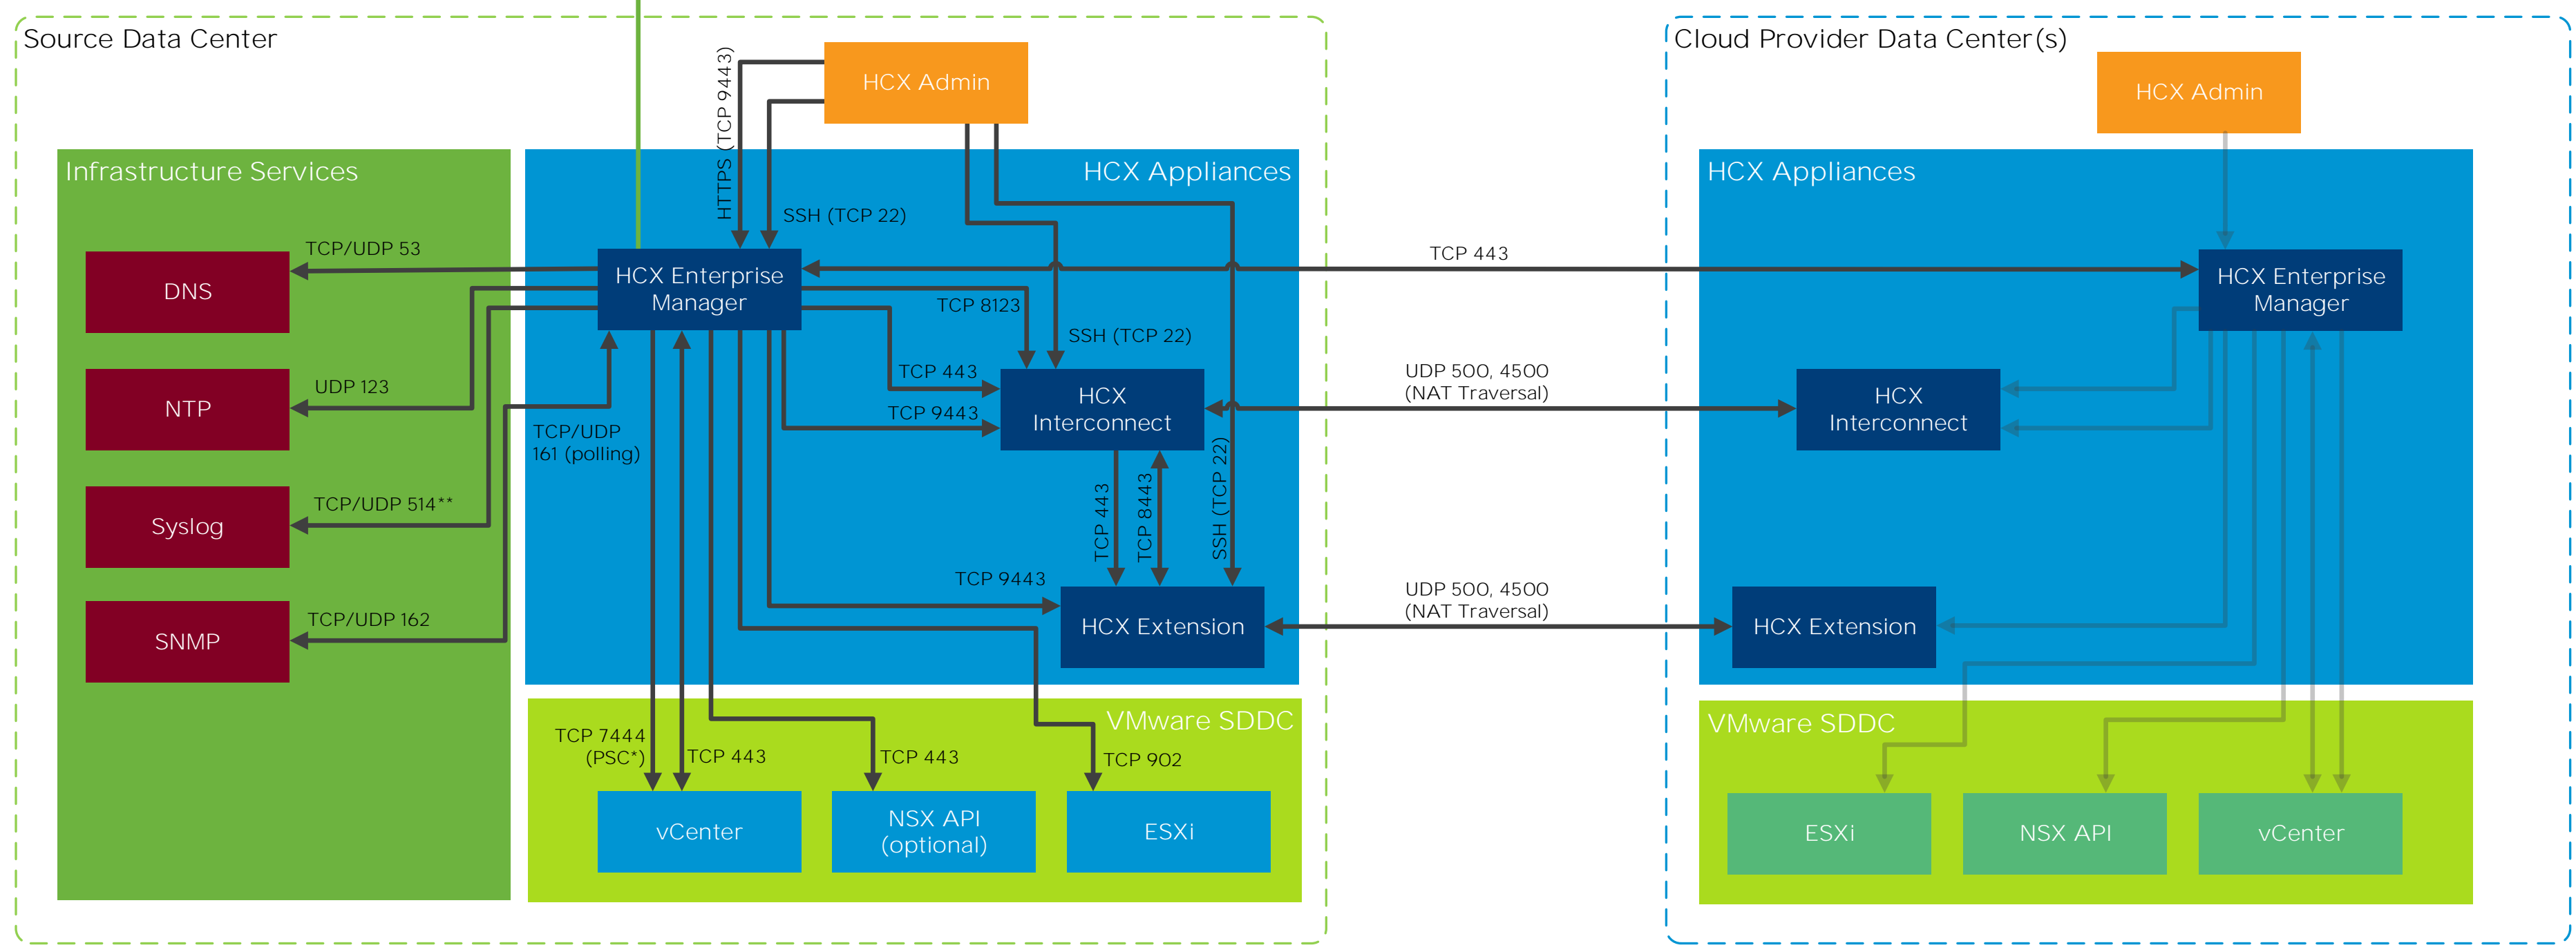

VMware Hybrid Cloud Extension Network Ports

- HCX Appliances
- Administration
- Network Services
- VMware

hybridity-depot.vmware.com (TCP 443)
connect.hcx.vmware.com (TCP 443)

* See KB 2147672: <https://kb.vmware.com/s/article/2147672>
 ** Syslog over TCP: See RFC6587

Author: Ray Heffer, Double VCDX #122
 Staff Cloud Solutions Architect
 VMware Cloud Provider Program
 Version 1.1